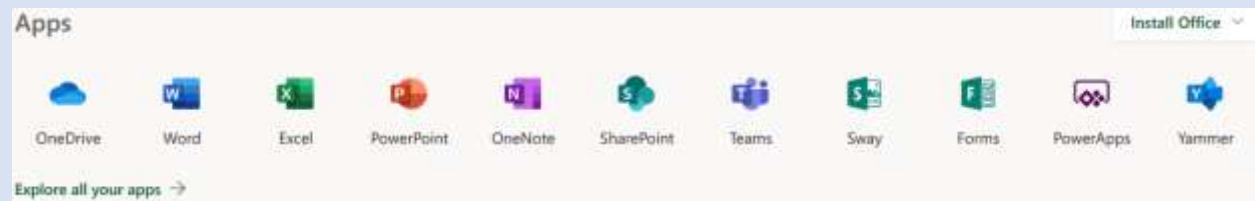

Check out the video below to learn about how Sway can assist you create your own visually appealing blog for work, school, or play!

<https://www.youtube.com/watch?v=pcg6DGO9hpl&feature=youtu.be&t=24>

Faculty and Staff may get to MS Sway by logging into my.enmu.edu

-Left clicking  **LaunchPad**

-Left clicking  **Office 365**

-Which will then open a new page as shown in below image. If Sway is not visible here you may click 'Explore all your apps' to jump to a page displaying all MS apps available to you as Faculty & Staff here at ENMU, where you can locate Sway.