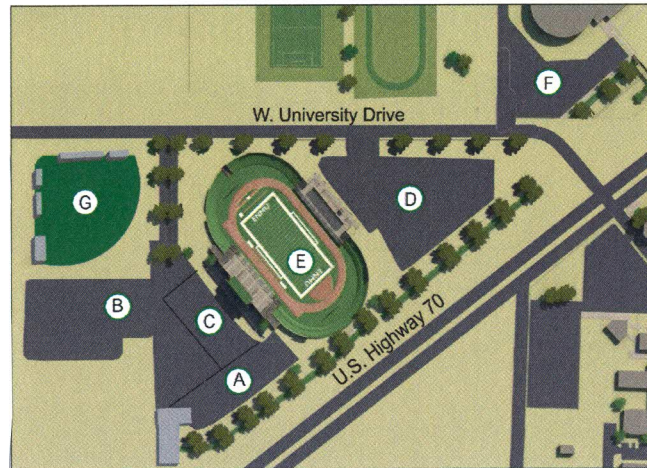

- A - TAILGATING**
- B - FAMILY PARKING**
- C - GREYHOUND CLUB PARKING**
- D - VISITOR PARKING**
- E - GREYHOUND STADIUM**
- F - GREYHOUND ARENA PARKING LOT**
- G - GREYHOUND BASEBALL FIELD**

From Highway 70, turn north on W. University Drive. Follow the road across the railroad tracks and turn left into **Lot D** (Visitor) or continue west to the next left turn, to **Lot A** (Tailgating), **Lot B** (Family), or **Lot C** (Greyhound Club).

From north of the Stadium, from Fir Street (New Mexico 267), turn on North Avenue O. Come south to W University Drive and turn right. **Lot D** (Visitor parking) will be on your left. For **Lot A** (Tailgating), **Lot B** (Family parking) or **Lot C** (Greyhound Club), continue west 500 feet and turn left into the Stadium.